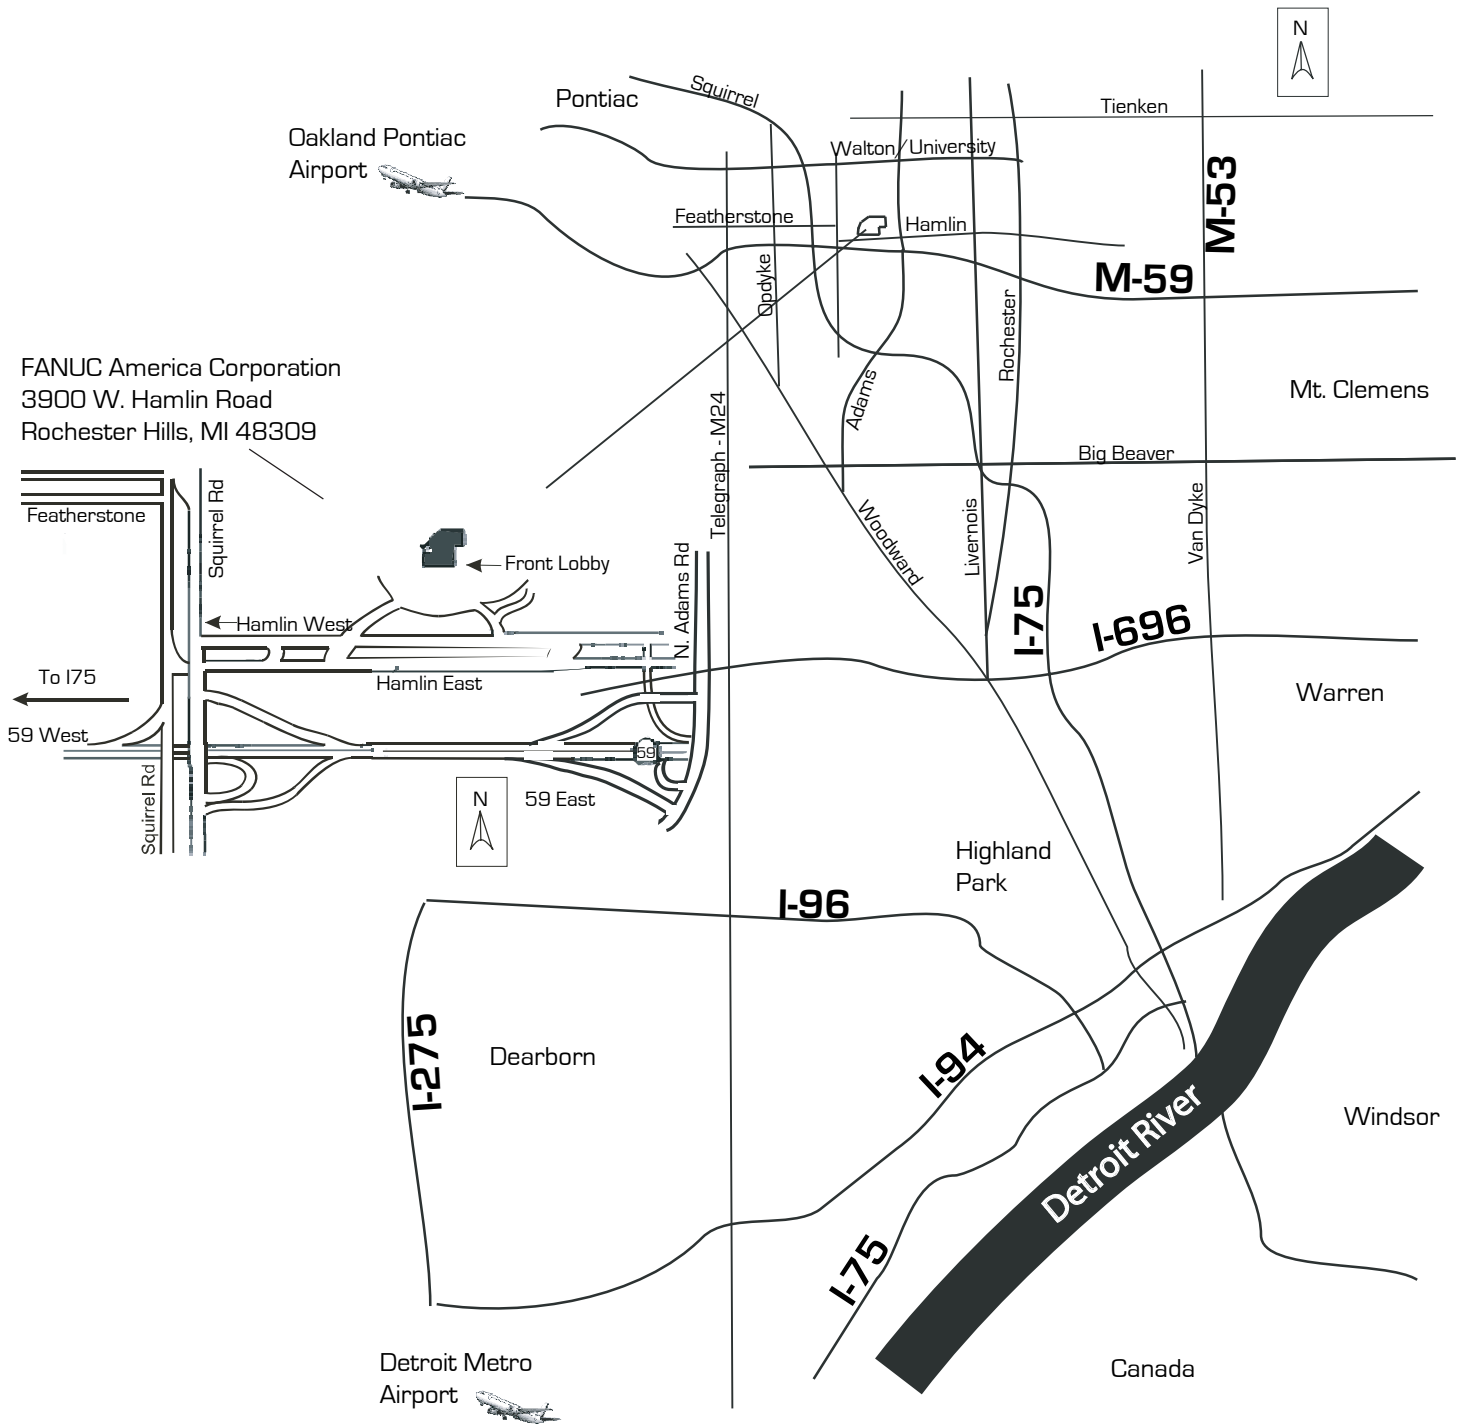

Rochester Hills, MI - Facility Map

From Oakland Pontiac Airport:
 M59 East to North Squirrel (Exit 41). Take Hamlin Road East. Go approximately 1/2 mile. FANUC on North side of Hamlin.

From Detroit Metro Airport:
 I-94 East to I-75 North to M59 East to North Squirrel Road (Exit 42). Turn Right on Hamlin Road and go approximately 1/2 mile. FANUC on North side of Hamlin.

From Blue Water Bridge (Port Huron):
 I-94 West to M-59 West to Adams Road (Exit 42). Left on Hamlin Road. FANUC on North side of Hamlin.