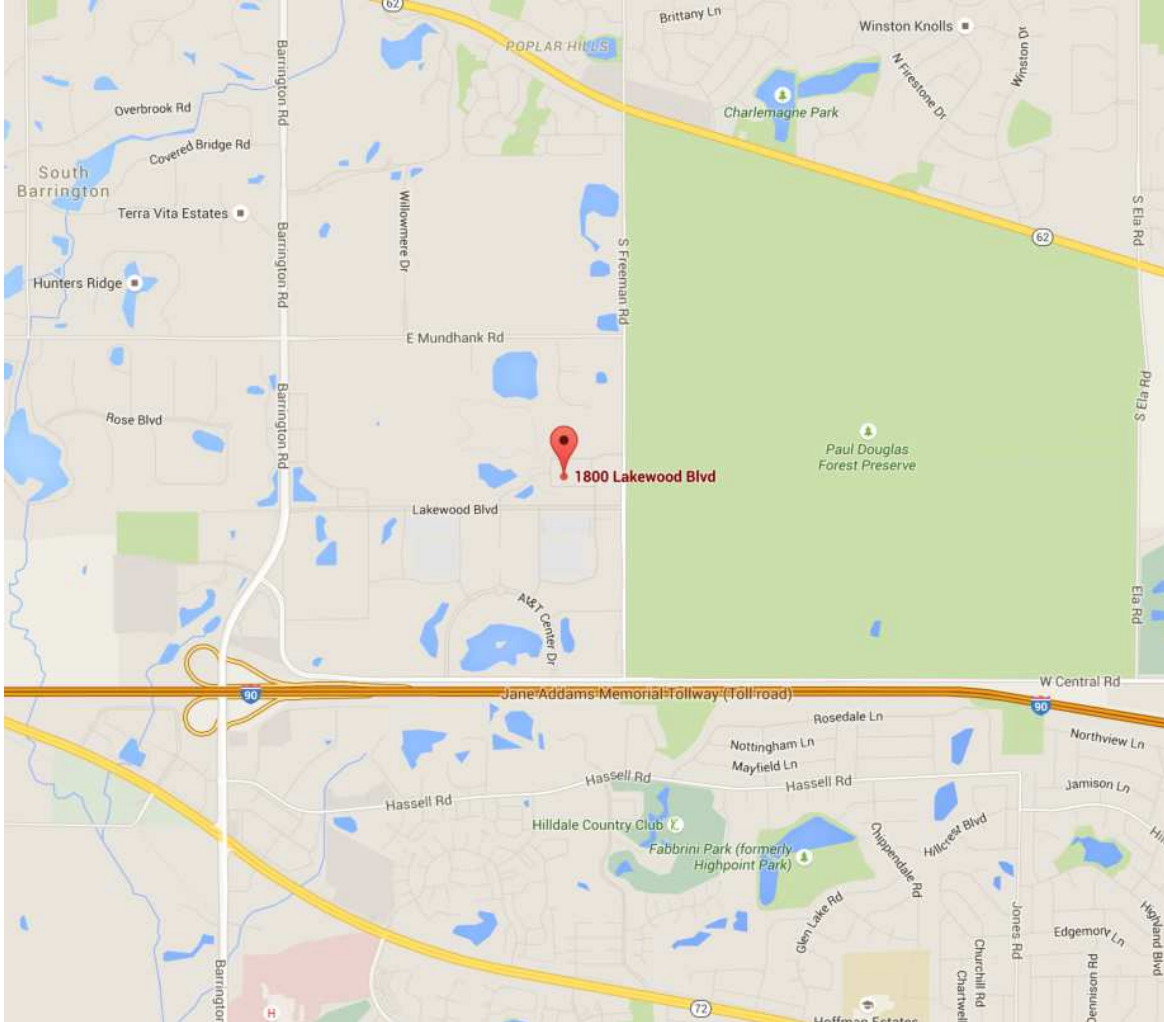

1800 Lakewood Blvd.

Hoffman Estates, IL 60192

PHONE: (847) 898-6000 | FAX: (847) 898-6010

DIRECTIONS TO FANUC ROBOTICS MIDWEST OFFICE

From O'Hare	From Midway	From I-90 West
<ul style="list-style-type: none"> • Get on I-190 E from Arrivals • Take I-90 W to N Roselle Rd in Schaumburg. Take the Roselle Rd Exit from I-90 W • Take W Central Rd to Lakewood Blvd • Take W Central Rd to Huntington/ Freeman • Take Lakewood Blvd to FANUC's main entrance 	<ul style="list-style-type: none"> • Head North on IL-50N/S Cicero Ave • Merge onto I-55 South • Take I-294 N and I-290 W to N Roselle Rd in Schaumburg. Take the Roselle Rd Exit from I-90 W • Take W Central Rd to Huntington/ Freeman • Take Lakewood Blvd to FANUC's main entrance 	<ul style="list-style-type: none"> • Follow I-90 E to Barrington Rd in Hoffman Estates. Take the Barrington Rd North exit. • Take Barrington Rd North to Lakewood Blvd. • Turn right at Lakewood Blvd.